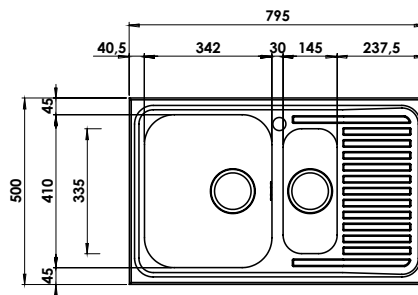

Ariel

Koodi	Kansi	Allas	Upotusaukko	Materiaali
08052.3	590 x 500 mm	540 x 450 mm	570 x 490 mm	ruostumaton teräs

Tundra 1 ½ -altainen 190/130 syvät altaat

Koodi	Kansi	Iso allas	Pieni allas	Upotusaukko	Syvyys	Materiaali
08053.7	795 x 500 mm	342 x 410 mm	145 x 335 mm	775 x 480 mm	190 / 130 mm	ruostumaton teräs